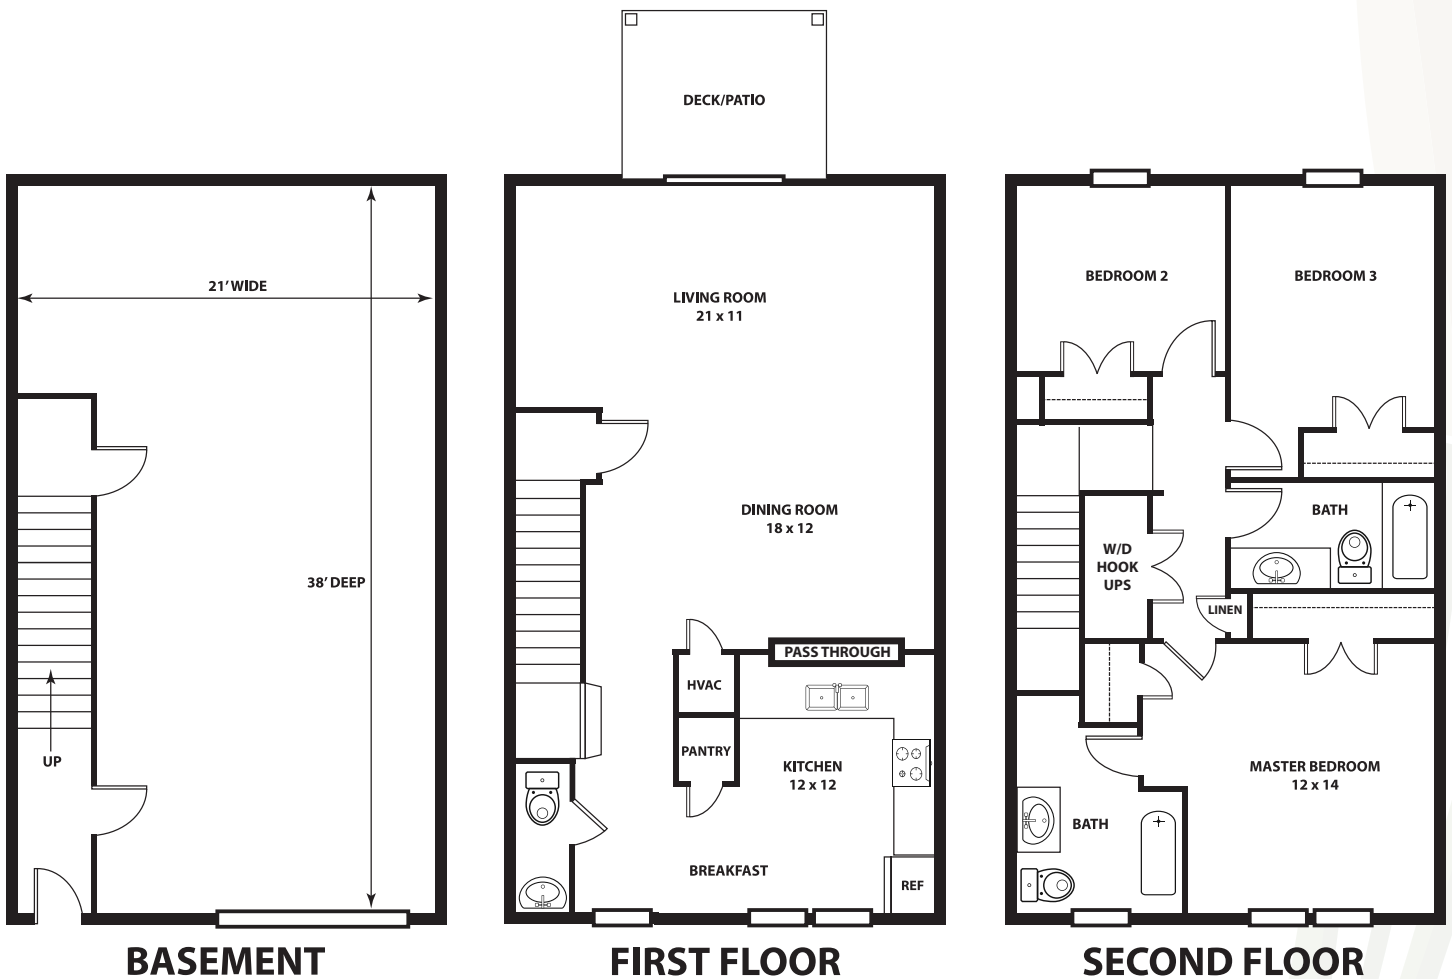

- 3 bedroom/2.5 bath
- Tandem-style garage
- Private deck
- Washer/dryer hookup
- Open floor plan
- 1554 square feet